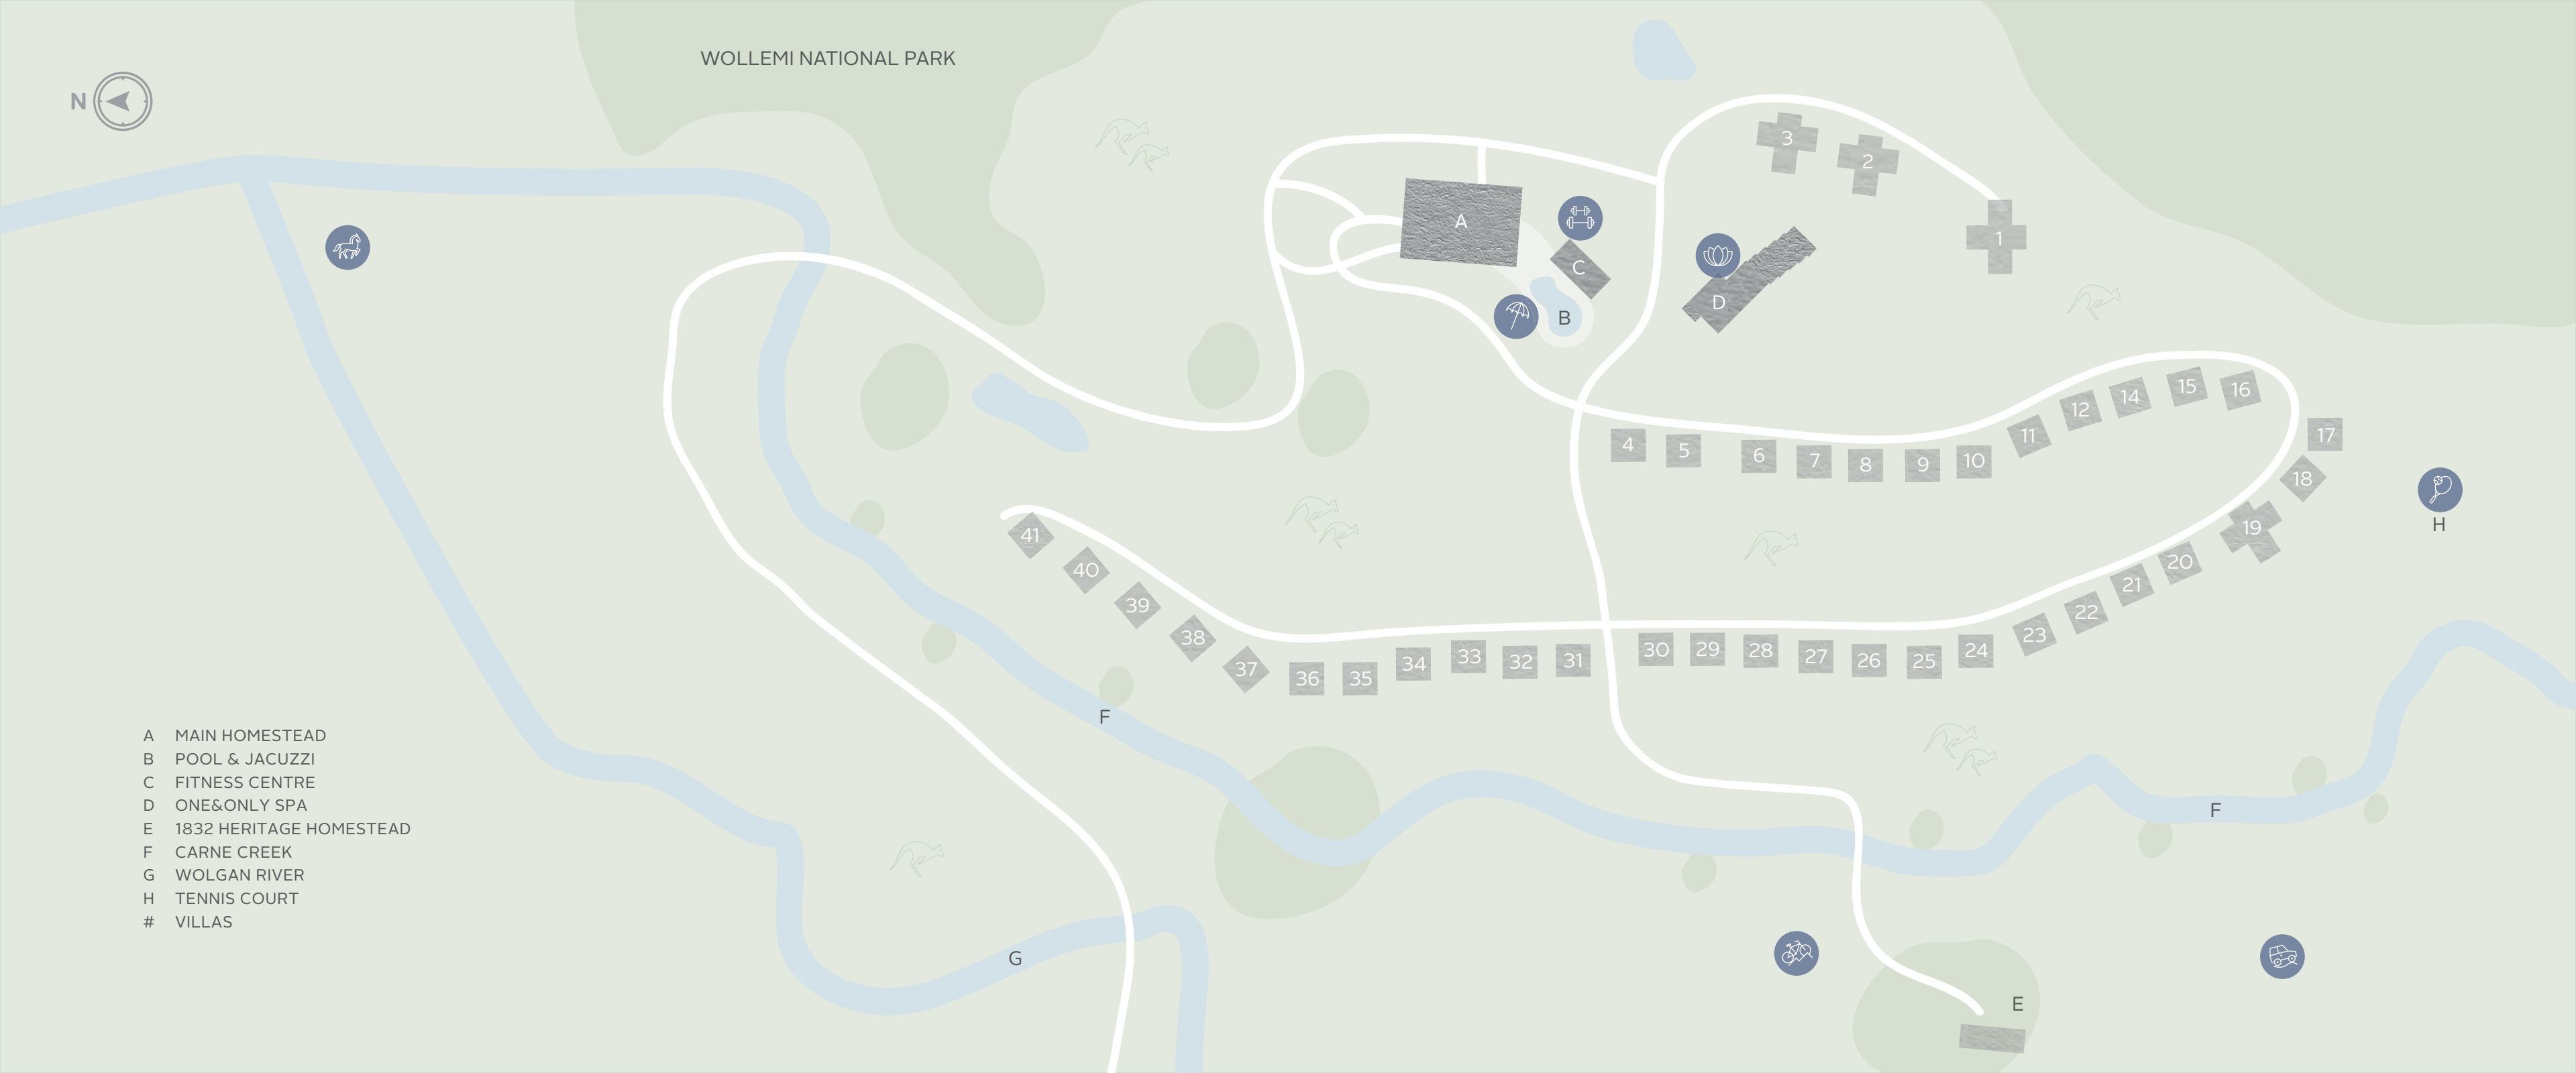

WOLLEMI NATIONAL PARK

- A MAIN HOMESTEAD
- B POOL & JACUZZI
- C FITNESS CENTRE
- D ONE&ONLY SPA
- E 1832 HERITAGE HOMESTEAD
- F CARNE CREEK
- G WOLGAN RIVER
- H TENNIS COURT
- # VILLAS